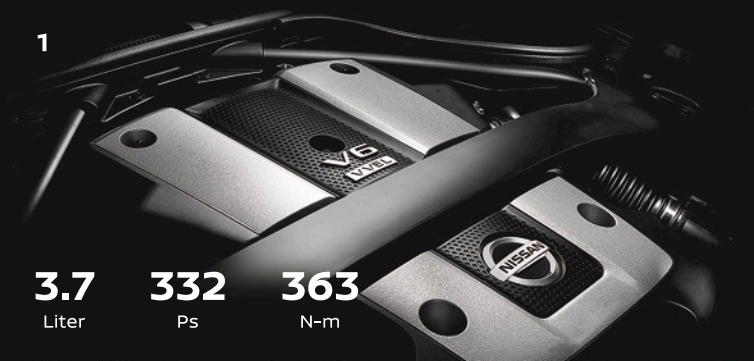

370Z

Innovation
that excites

Photo may vary from actual unit.

Striking, from feel to performance. The New **Nissan 370Z**

Designed to conquer corners, the Nissan 370Z starts with a low center of gravity and a short wheelbase for quick response. Bring it all together with an enthusiast's wish list of high performance componentry, and you'll find pure joy as the 370Z elevates handling science into pure performance artistry.

1. Legendary and Multi-Awarded VQ V6 Engine
2. 6-Speed M/T and 7-Speed A/T with World's First Rev-Match Transmission Technology
3. Sporty Black Interior with Plush Leather and Aluminum Trims
4. 19" RAYS Forged Alloy Wheels