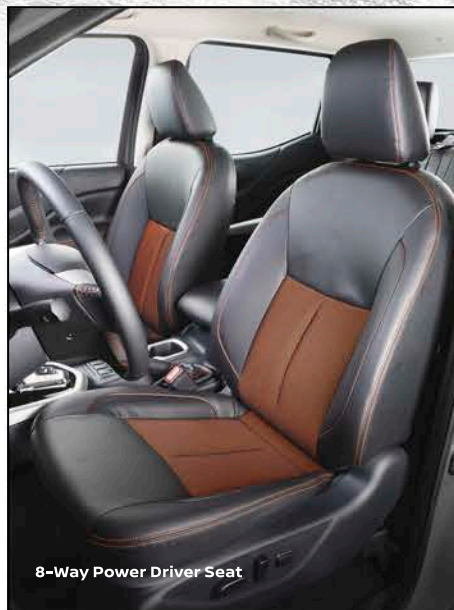

The tough and smart pickup gets a more aggressive look with the new Navara Black Edition — a true beast on the road now upgraded with gloss black details and leather interior trims with orange accents.

Available in Galaxy Black, Aspen Pearl White, Fiery Red and Lunar Metallic Gray.

- Leather and sport fabric combination seats with orange stitching
- Leather interior trim with orange stitching
- Leather wrapped steering wheel with orange stitching

8-Way Power Driver Seat

Photo may vary from actual unit.

Features and specifications may be altered, deleted, or enhanced without prior notice, depending on market requirements.

NAVARA BLACK EDITION SPECIFICATIONS AND FEATURES

BLACK EDITION EXCLUSIVE PARTS		
Headlamps	Type	Smoked LED Projector Headlight with LED Daytime Running Lamps
Front Grille	Gloss Black	
Front Bumper	Body Color with Gloss Black Lower	
Rear Bumper	Gloss Black	
Gloss Black Exterior Trim	With (Fog Lamp Trim Bezel, Door Mirrors, Door Handles)	
Roof Rail	With (Gloss Black)	
Side Step	Gloss Black with Orange Accent Line	
Black Edition Decals	With	
Wheels & Tires	Gloss Black 18" Alloy Wheel (255/60 R18)	
Driver Seat	Zero Gravity Type with 8-Way Power Slide, Recline, Height and Lumbar Adjust Functions	
Seat Material	Leather and Sport Fabric Combination with Orange Stitching	
Steering Wheel Material	Leather Wrapped with Orange Stitching	
Arm Rest and Door Trims	Leather with Orange Stitching	