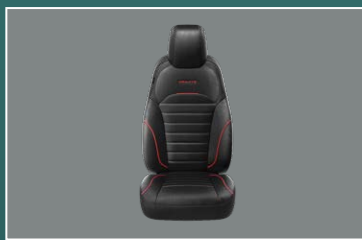

Floor Mat PVC

Trunk Mat PVC

COMFORT CARE PACK

INCLUSIVE OF STANDARD CARE ACCESSORIES, ENHANCED WITH STEERING WHEEL COVER AND CUSTOMIZABLE SEAT COVERS.

Steering Wheel Cover

Black with Red Piping

Black with Silver Piping