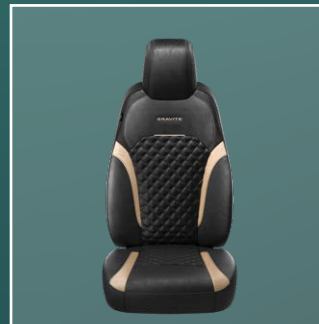

Black Quilting with Beige