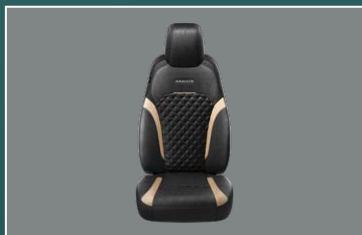

Floor Mat PVC

Trunk Mat PVC

COMFORT CARE PACK

INCLUSIVE OF STANDARD CARE ACCESSORIES, ENHANCED WITH STEERING WHEEL COVER AND CUSTOMIZABLE SEAT COVERS.

Steering Wheel Cover

Black with Red Piping

Black with Silver Piping